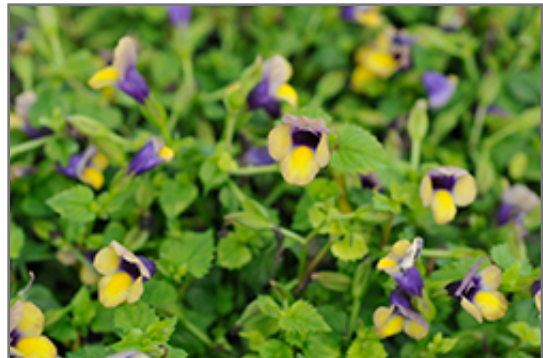

Height: 12 inches

Spread: 20 inches

Spacing: 18 inches

Sunlight: ☒ ☐

Hardiness Zone: (annual)

Other Names: Wishbone Flower

Group/Class: Summer Wave Series

Description:

Early flowering with a compact habit, this variety features golden yellow flowers with purple eyes sitting above green foliage; self-cleaning, great for shaded containers, hanging baskets and garden beds; well branched with excellent heat tolerance

Ornamental Features

Summer Wave Bouquet Gold Torenia features showy gold tubular flowers with purple throats along the stems from late spring to mid fall. Its small fragrant pointy leaves remain green in color throughout the season.

Landscape Attributes

Summer Wave Bouquet Gold Torenia is an herbaceous annual with a mounded form. Its relatively fine texture sets it apart from other garden plants with less refined foliage.

This plant will require occasional maintenance and upkeep, and should not require much pruning, except when necessary, such as to remove dieback. It is a good choice for attracting bees and hummingbirds to your yard, but is not particularly attractive to deer who tend to leave it alone in favor of tastier treats. It has no significant negative characteristics.

Summer Wave Bouquet Gold Torenia is recommended for the following landscape applications;

- Mass Planting
- Border Edging
- General Garden Use
- Groundcover
- Container Planting
- Hanging Baskets

Summer Wave Bouquet Gold Torenia flowers
Photo courtesy of NetPS Plant Finder