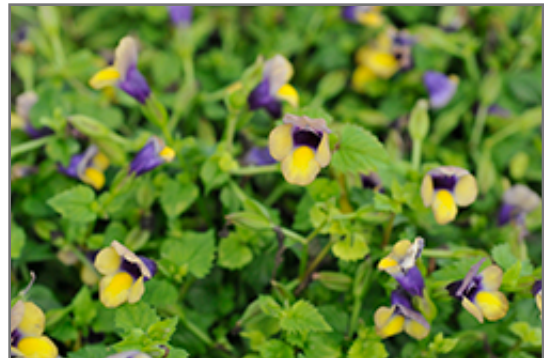

Group/Class: Summer Wave Series

Description:

Early flowering with a compact habit, this variety features golden yellow flowers with purple eyes sitting above green foliage; self-cleaning, great for shaded containers, hanging baskets and garden beds; well branched with excellent heat tolerance

Ornamental Features

Summer Wave Bouquet Gold Torenia features showy gold tubular flowers with purple throats along the stems from late spring to mid fall. Its small fragrant pointy leaves remain green in color throughout the season.

Landscape Attributes

Summer Wave Bouquet Gold Torenia is an herbaceous annual with a mounded form. Its relatively fine texture sets it apart from other garden plants with less refined foliage.

This plant will require occasional maintenance and upkeep, and should not require much pruning, except when necessary, such as to remove dieback. It is a good choice for attracting bees and hummingbirds to your yard, but is not particularly attractive to deer who tend to leave it alone in favor of tastier treats. It has no significant negative characteristics.

Summer Wave Bouquet Gold Torenia is recommended for the following landscape applications;

- Mass Planting
- Border Edging
- General Garden Use
- Groundcover
- Container Planting
- Hanging Baskets

*Summer Wave Bouquet Gold Torenia flowers
Photo courtesy of NetPS Plant Finder*