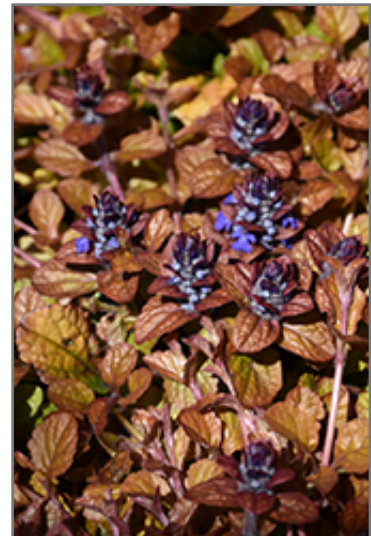

Other Names: Carpet Bugle

Group/Class: Feathered Friends Series

Description:

A stunning variety, featuring tri-color foliage of yellow, orange, and red, topped with contrasting violet-blue flowers; excellent when used in containers, as a groundcover, or in border fronts; tolerates any soil with good drainage

Ornamental Features

Feathered Friends Parrot Paradise Bugleweed's attractive small glossy oval leaves emerge brick red in spring, turning light green in color with showy gold variegation and tinges of orange the rest of the year on a plant with a spreading habit of growth. It features subtle spikes of blue flowers with violet overtones rising above the foliage from late spring to early summer, which emerge from distinctive silver flower buds.

Landscape Attributes

Feathered Friends Parrot Paradise Bugleweed is a dense herbaceous evergreen perennial with a ground-hugging habit of growth. Its relatively fine texture sets it apart from other garden plants with less refined foliage.

This plant will require occasional maintenance and upkeep, and should not require much pruning, except when necessary, such as to remove dieback. It is a good choice for attracting butterflies to your yard, but is not particularly attractive to deer who tend to leave it alone in favor of tastier treats. Gardeners should be aware of the following characteristic(s) that may warrant special consideration;

*Feathered Friends Parrot Paradise
Bugleweed flowers
Photo courtesy of NetPS Plant Finder*