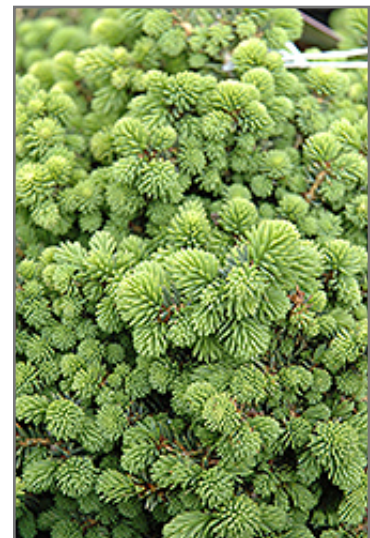

Little Gem Spruce foliage
Photo courtesy of NetPS Plant Finder